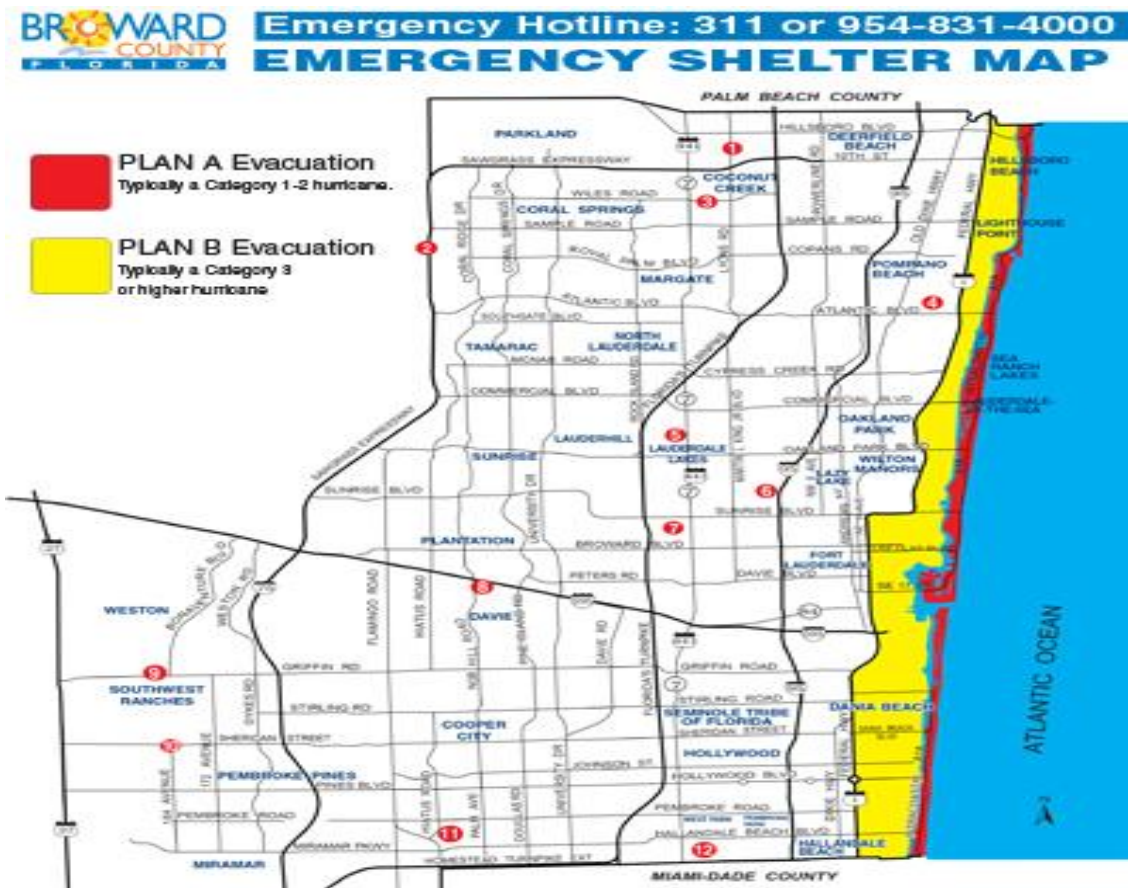

Broward County General Population Emergency Shelters

Not all shelters may be open during a state of emergency. In the event of an evacuation order, monitor news reports or call the Broward County Emergency Hotline, 311 or 954-831-4000, for specific shelter openings.

PLAN A Evacuation - Areas east of Intracoastal Waterway - Typically a Category 1-2 hurricane

PLAN B Evacuation - Areas east of U.S. 1 (Federal Highway) - Typically a Category 3 or higher hurricane

Those persons located in low lying areas or beside tidal bodies of water should seek shelter elsewhere if conditions warrant. ALL mobile home residents must evacuate in PLAN A and PLAN B. In addition, mobile home residents may be ordered to evacuate, if tropical storm conditions warrant.